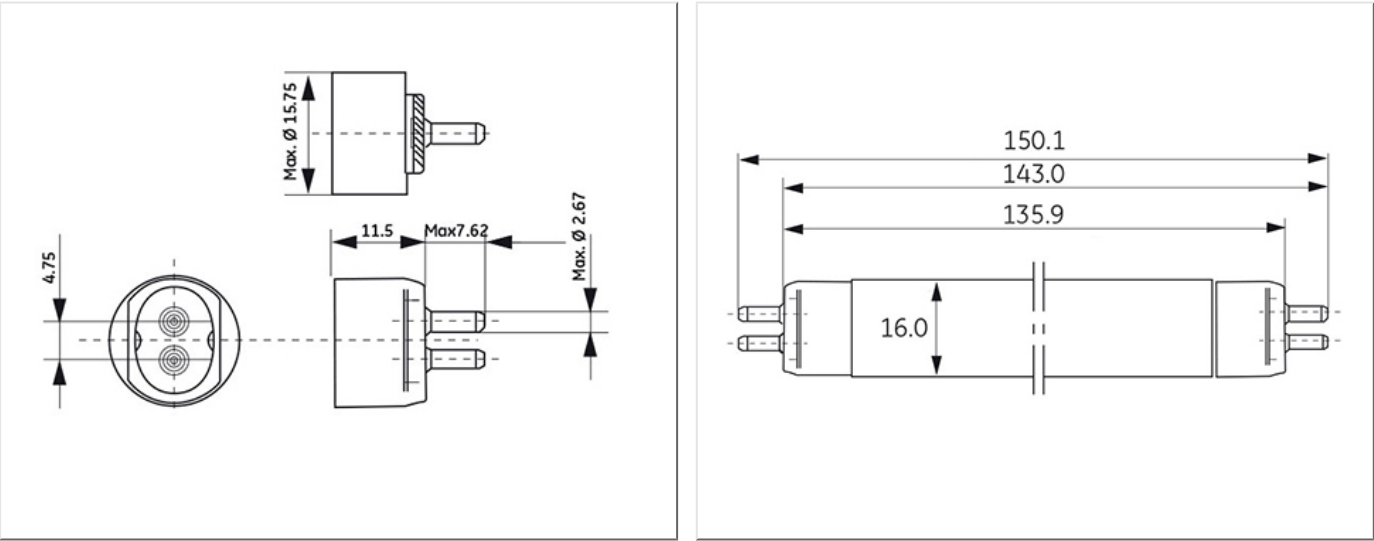

Technical drawing