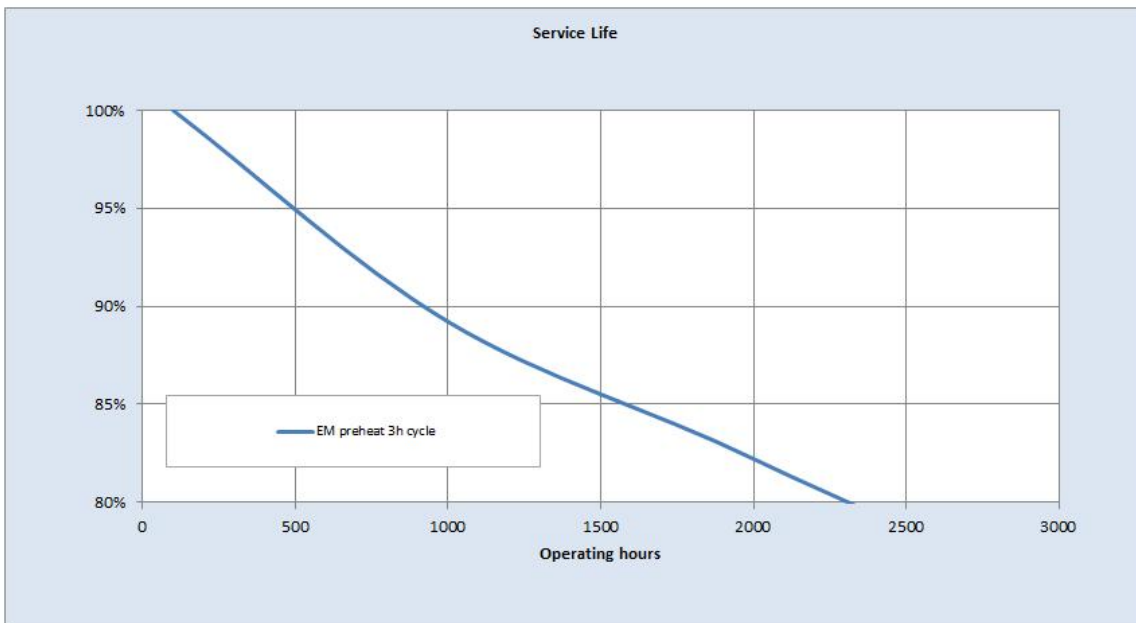

Service life data