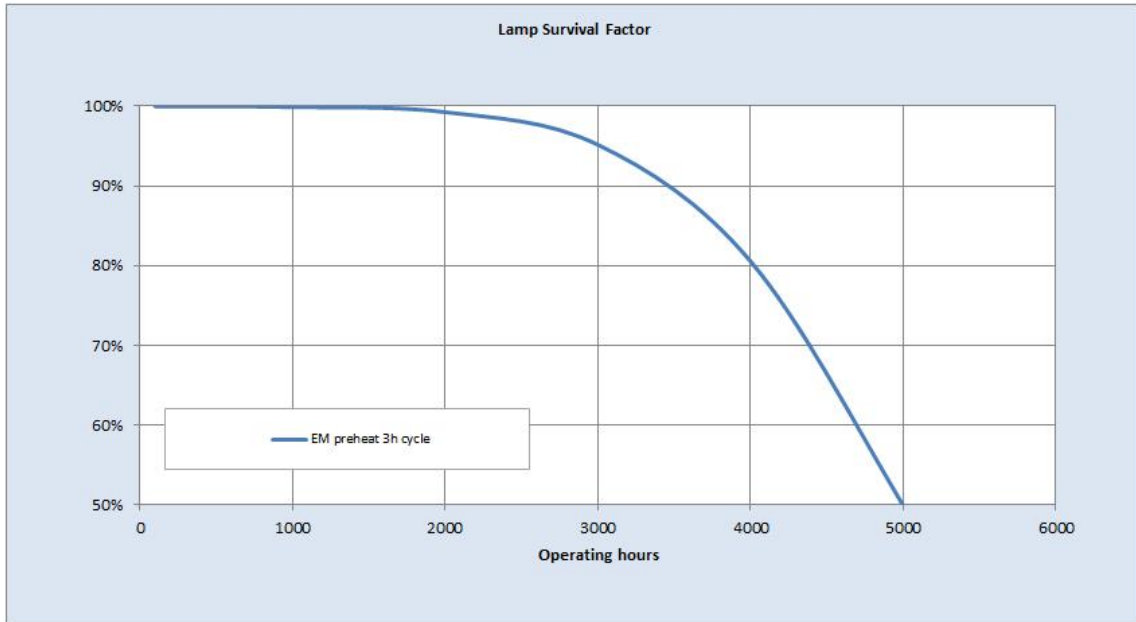

Survival data